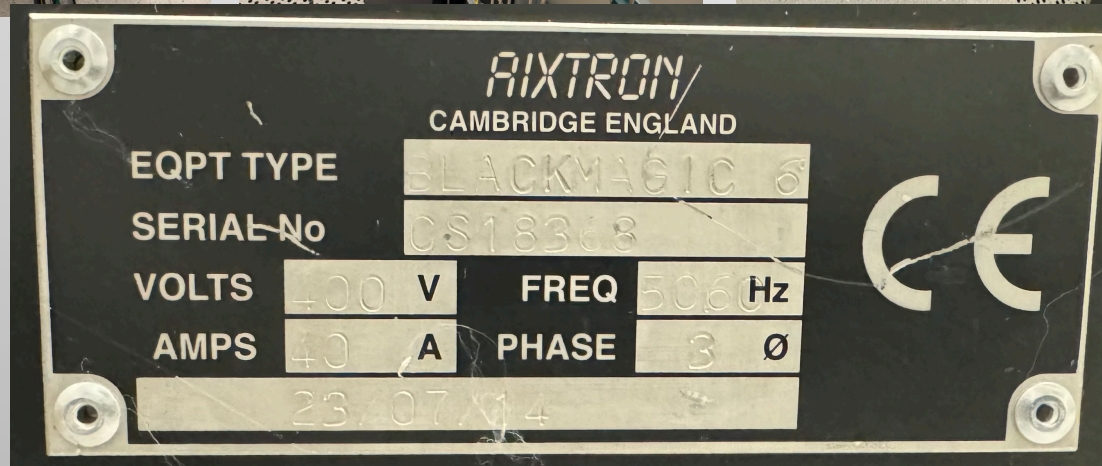

Aixtron-BlackMagic 6 graphene Evaporator
SN CS18368 Vintage 2014
Currently in 8" Configuration